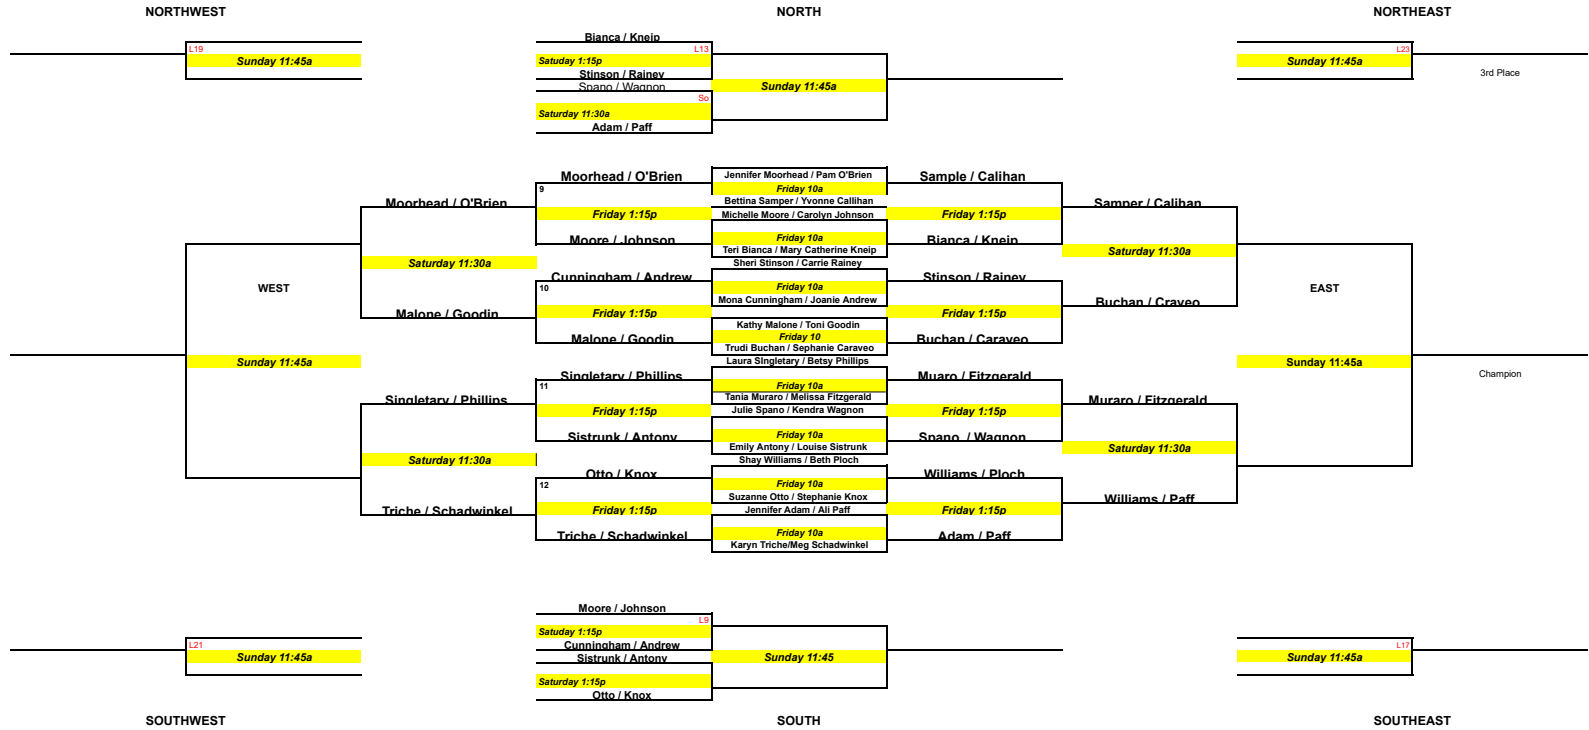

2022 SHREVEPORT ENERGY TENNIS TOURNAMENT

Women's A

- AWARDS:
- EAST WINNER
- EAST RUNNER-UP
- NORTHEAST WINNER
- NORTHEAST RUNNER-UP
- NORTH WINNER
- NORTHWEST WINNER
- WEST WINNER
- SOUTH WINNER
- SOUTHWEST WINNER
- SOUTHEAST WINNER